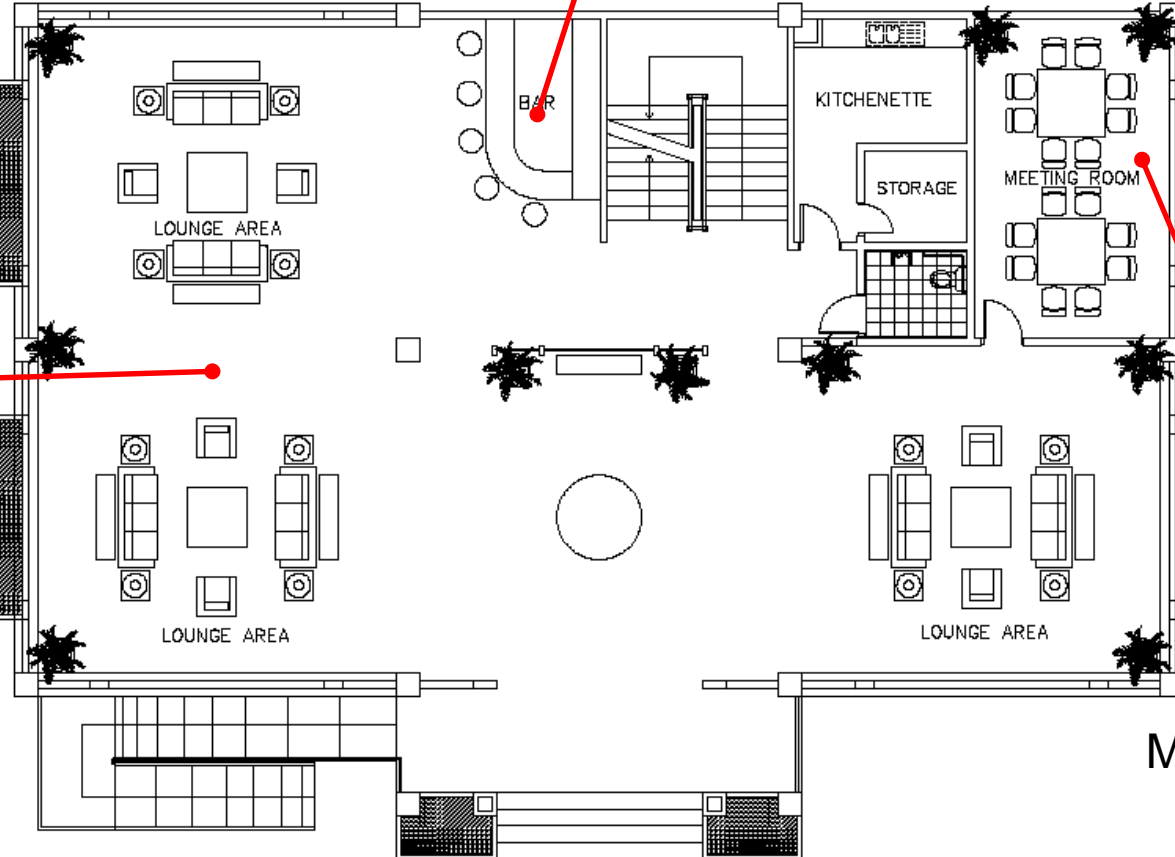

CLUBHOUSE

PERSPECTIVE

CLUBHOUSE FACADE MIRRORS THE STYLE / LOOK OF THE ENTRANCE GATE AS WELL AS THE CONDO BUILDING'S FAÇADE.

CLUBHOUSE

Security Office

Water Re-filling Station

Property Manager's Office

Game Room

Convenience Store

Audio-Visual Room

Laundry Pick-up

CLUBHOUSE

Bar

Lounge

Meeting Room

CLUBHOUSE

Function Room

Locker Room

Fitness Gym