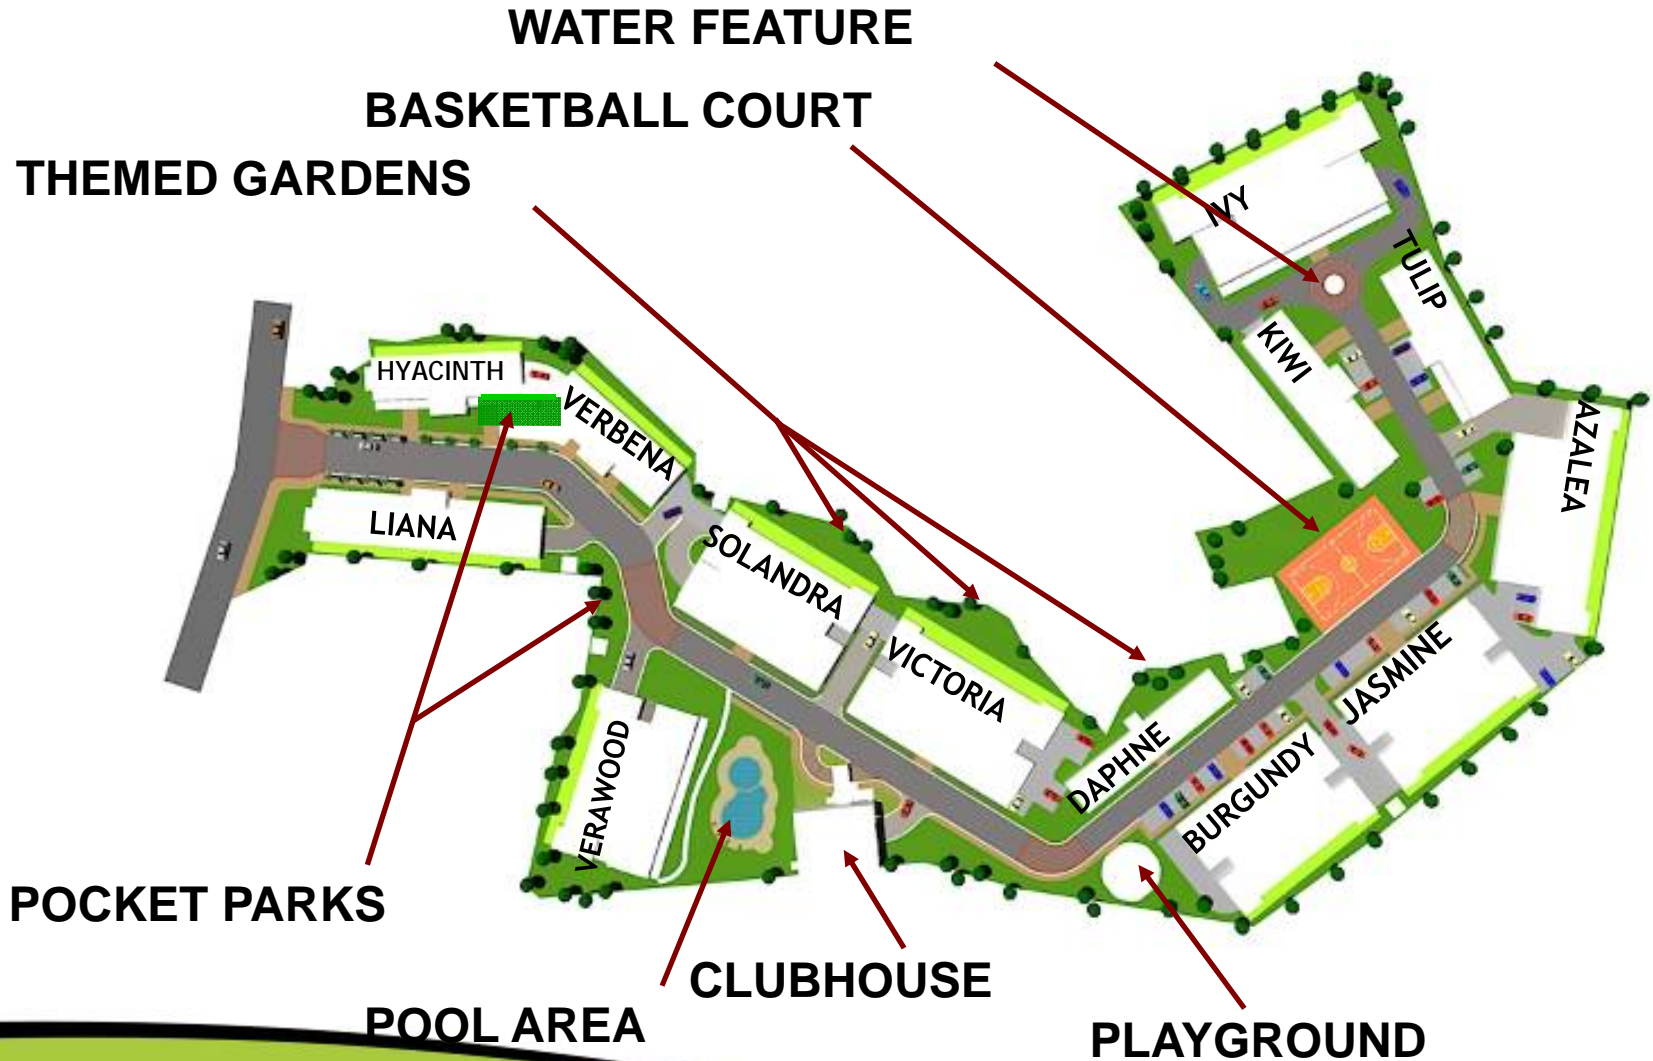

AMENITIES CONCEPT

WATER FEATURE

BASKETBALL COURT

THEMED GARDENS

POCKET PARKS

POOL AREA

CLUBHOUSE

PLAYGROUND

AMENITIES CONCEPT

THE DEVELOPMENT RESEMBLES A TREE-LINED, CURVILINEAR PARK, WITH FEATURES, SUCH AS:

- CLUBHOUSE
- ADULT AND KIDDIE POOL
- CHILDREN'S PLAYGROUND
- BASKETBALL COURT
- THEMED GARDENS & POCKET PARKS
- WATER FEATURES AT ROTUNDAS